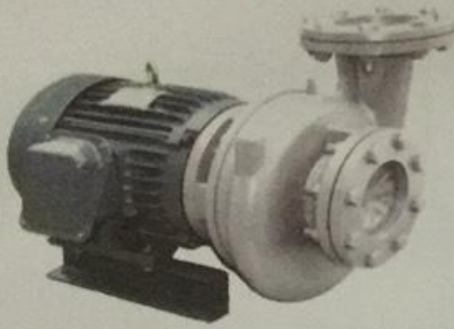

HVS TYPE

50 Hz 3PHASE 1450 RPM 4P

TYPE	HP	BORE	5M	10M	15M	20M	25M	30M	35M	40M	45M
HVS280-13.7 405	5	3"X3"	900	800	700	500					
:::We are one of the world the best pump company:::											
HVS2100-15.5 405	7.5	4"X4"	1800	1600	1400	1000					
HVS2100-17.5 405	10	4"X4"	2300	2090	1800	1400					
HVS2125-17.5 405	10	5"X5"	2635	2065							
HVS2100-111 405	15	4"X4"	2170	2170	2170	2050	1500				
HVS2125-111 405	15	5"X5"	2450	2300	2150	1750	1150				
HVS2150-111 405	15	6"X6"	3260	3105	2840						
HVS2100-115 405	20	4"X4"	2100	2000	1800	1700	1550	1350			
HVS2125-115 405	20	5"X5"	3300	3100	2900	2500	1700				
HVS2150-115 405	20	6"X6"	4390	4355	3955	3225					
HVS2125-119 405	25	5"X5"	4500	4200	3700	3100	2600	2300	1500		
HVS2150-119 405	25	6"X6"	4455	4455	4355	3990	2870				
HVS2200-119 405	25	8"X8"	5000	4500	4200	3700	2900				
HVS2150-122 405	30	6"X6"	4455	4455	4555	3990	3135				
HVS2200-122 405	30	8"X8"	7510	6610	5570	4390					
HVS2150-130 405	40	6"X6"	5600	5400	5200	4800	3800				
HVS2200-130 405	40	8"X8"	7550	7250	6600	5610	4100				
HVS2150-140 405	50	6"X6"	—	—	—	—	—	—			
HVS2200-140 405	50	8"X8"	8100	7700	7200	6500	5300	3600			

Dimension